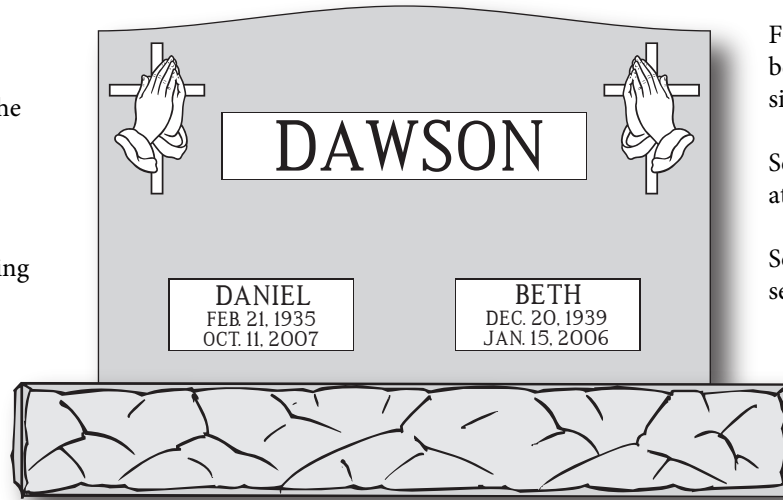

COMPANION MONUMENTS

Pick out a design below

Email madisonavemonuments@gmail.com with the wording

I will email you a proof of your design

You must pay the cemetery foundation fee or setting fee

FB007

Foundation is a concrete slab that the headstone will be placed on top of to prevent the headstone from sinking into the ground.

Setting is when the cemetery will place the headstone at the grave site.

Some cemeteries charge either a foundation fee or a setting fee or both.