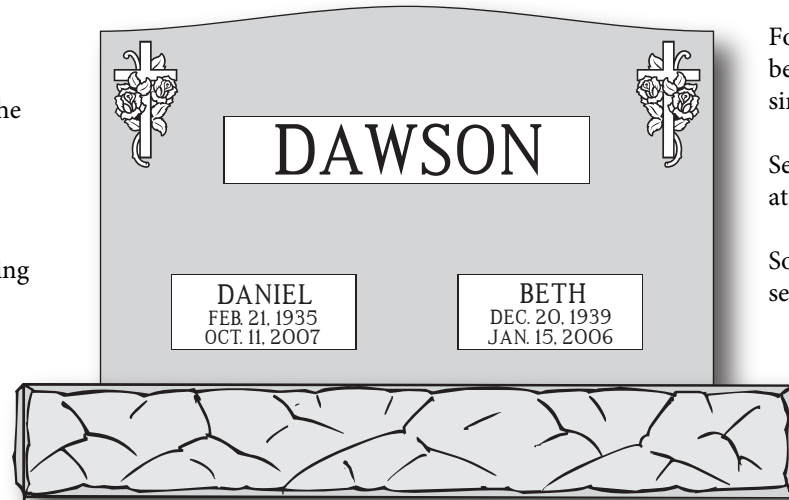

COMPANION MONUMENTS

Pick out a design below

Email madisonavemonuments@gmail.com with the wording

I will email you a proof of your design

You must pay the cemetery foundation fee or setting fee

DB006

Foundation is a concrete slab that the headstone will be placed on top of to prevent the headstone from sinking into the ground.

Setting is when the cemetery will place the headstone at the grave site.

Some cemeteries charge either a foundation fee or a setting fee or both.