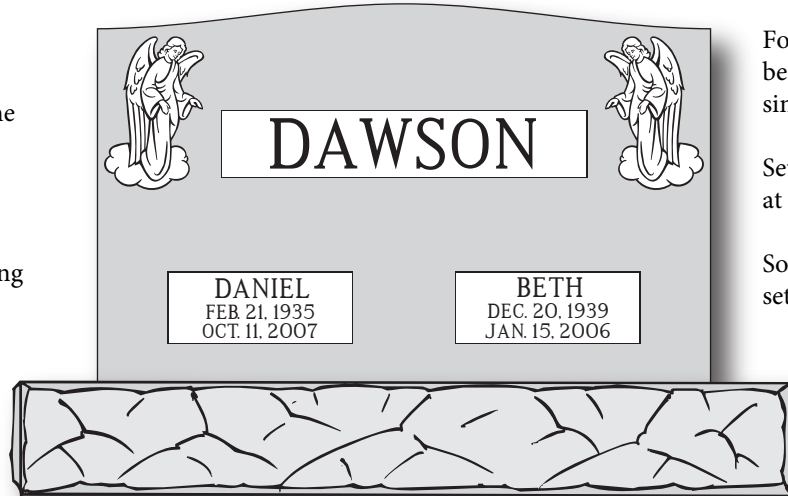

AA005

Foundation is a concrete slab that the headstone will be placed on top of to prevent the headstone from sinking into the ground.

Setting is when the cemetery will place the headstone at the grave site.