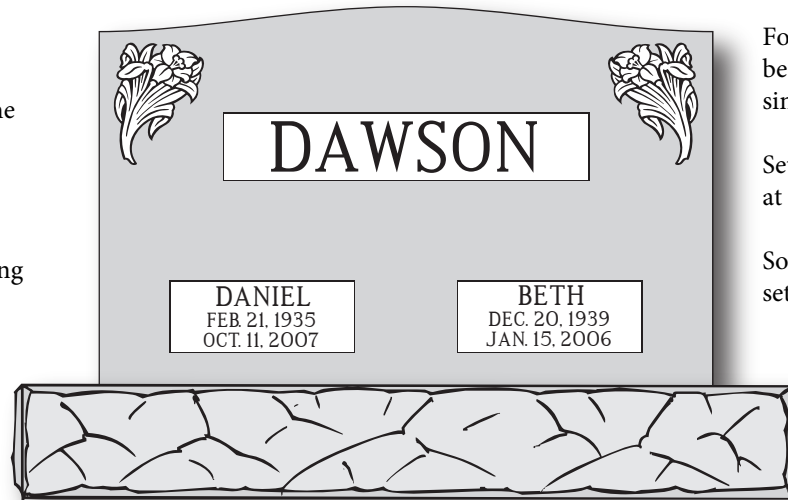

COMPANION MONUMENTS

Pick out a design below

Email madisonavemonuments@gmail.com with the wording

I will email you a proof of your design

You must pay the cemetery foundation fee or setting fee

EC009

Foundation is a concrete slab that the headstone will be placed on top of to prevent the headstone from sinking into the ground.

Setting is when the cemetery will place the headstone at the grave site.

Some cemeteries charge either a foundation fee or a setting fee or both.