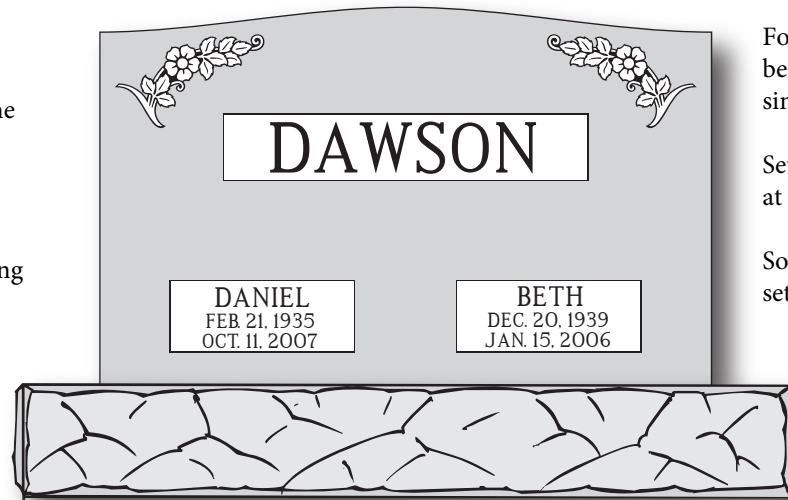

COMPANION MONUMENTS

Pick out a design below

Email madisonavemonuments@gmail.com with the wording

I will email you a proof of your design

You must pay the cemetery foundation fee or setting fee

EE001

Foundation is a concrete slab that the headstone will be placed on top of to prevent the headstone from sinking into the ground.

Setting is when the cemetery will place the headstone at the grave site.

Some cemeteries charge either a foundation fee or a setting fee or both.